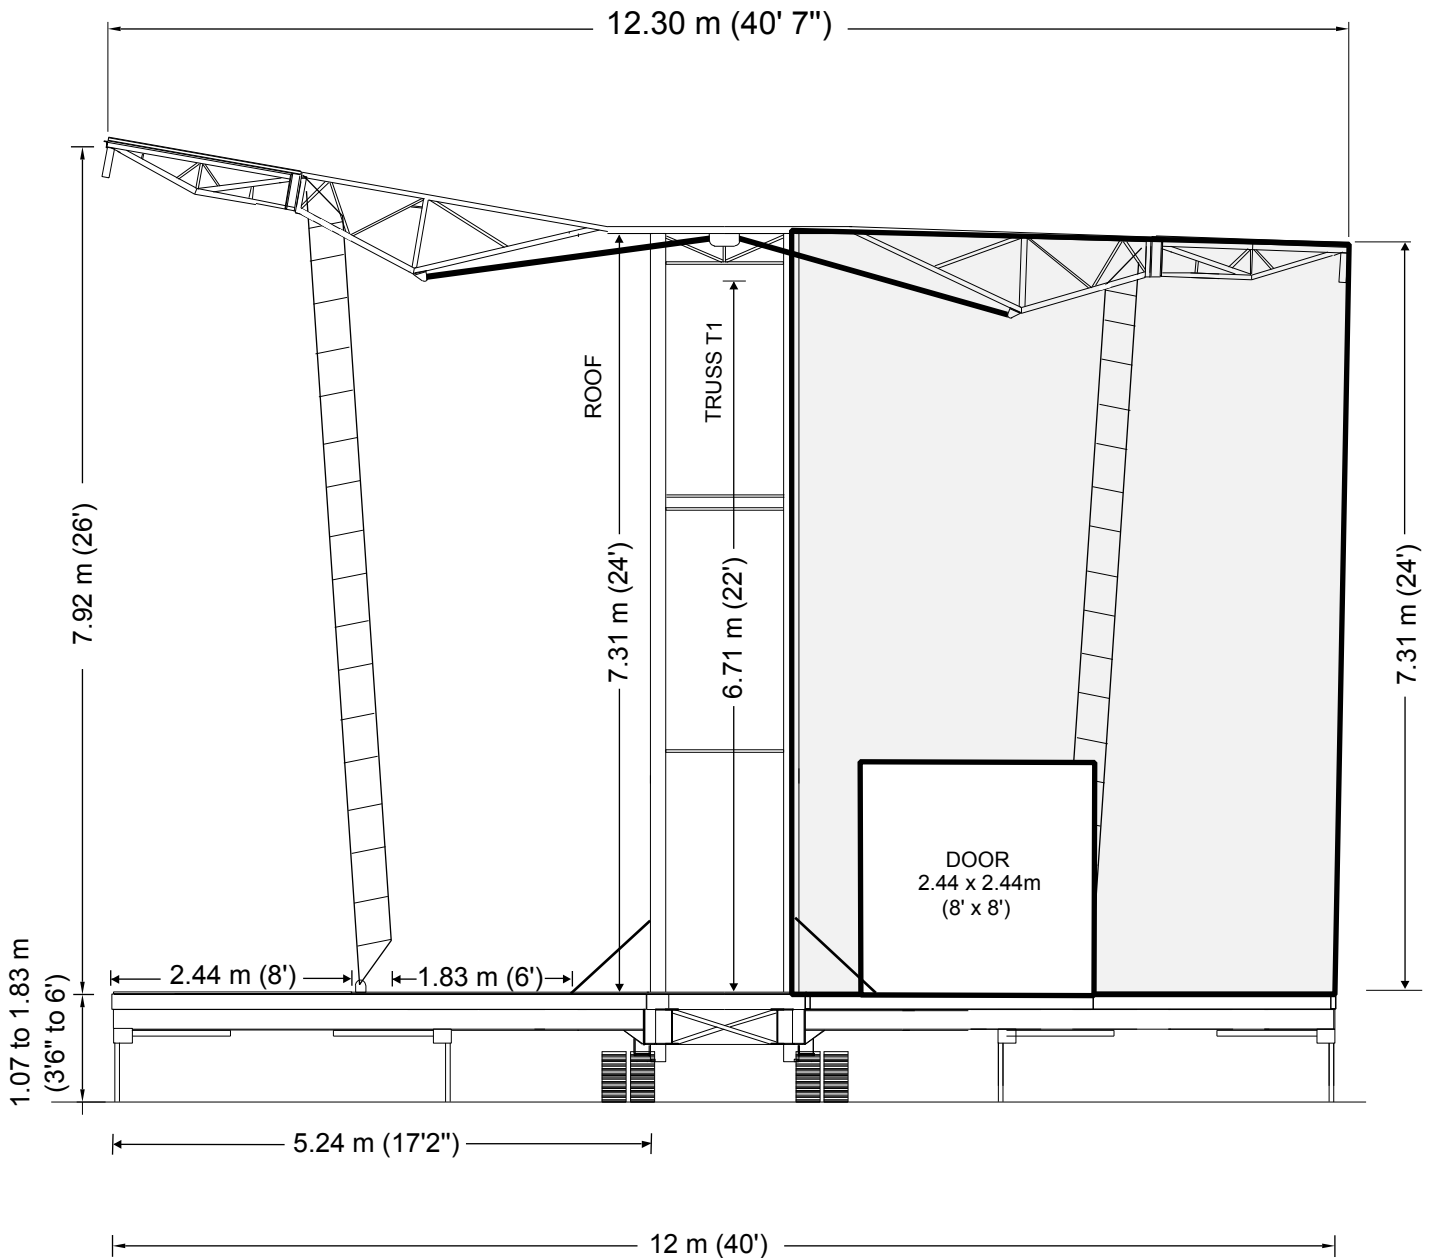

SL320 Mobile Stage

SIDE VIEW

Figures are within inch or cm to actual size

Date: 00-06-07
 Ref no.: D09-V-321-A
 Revision 4