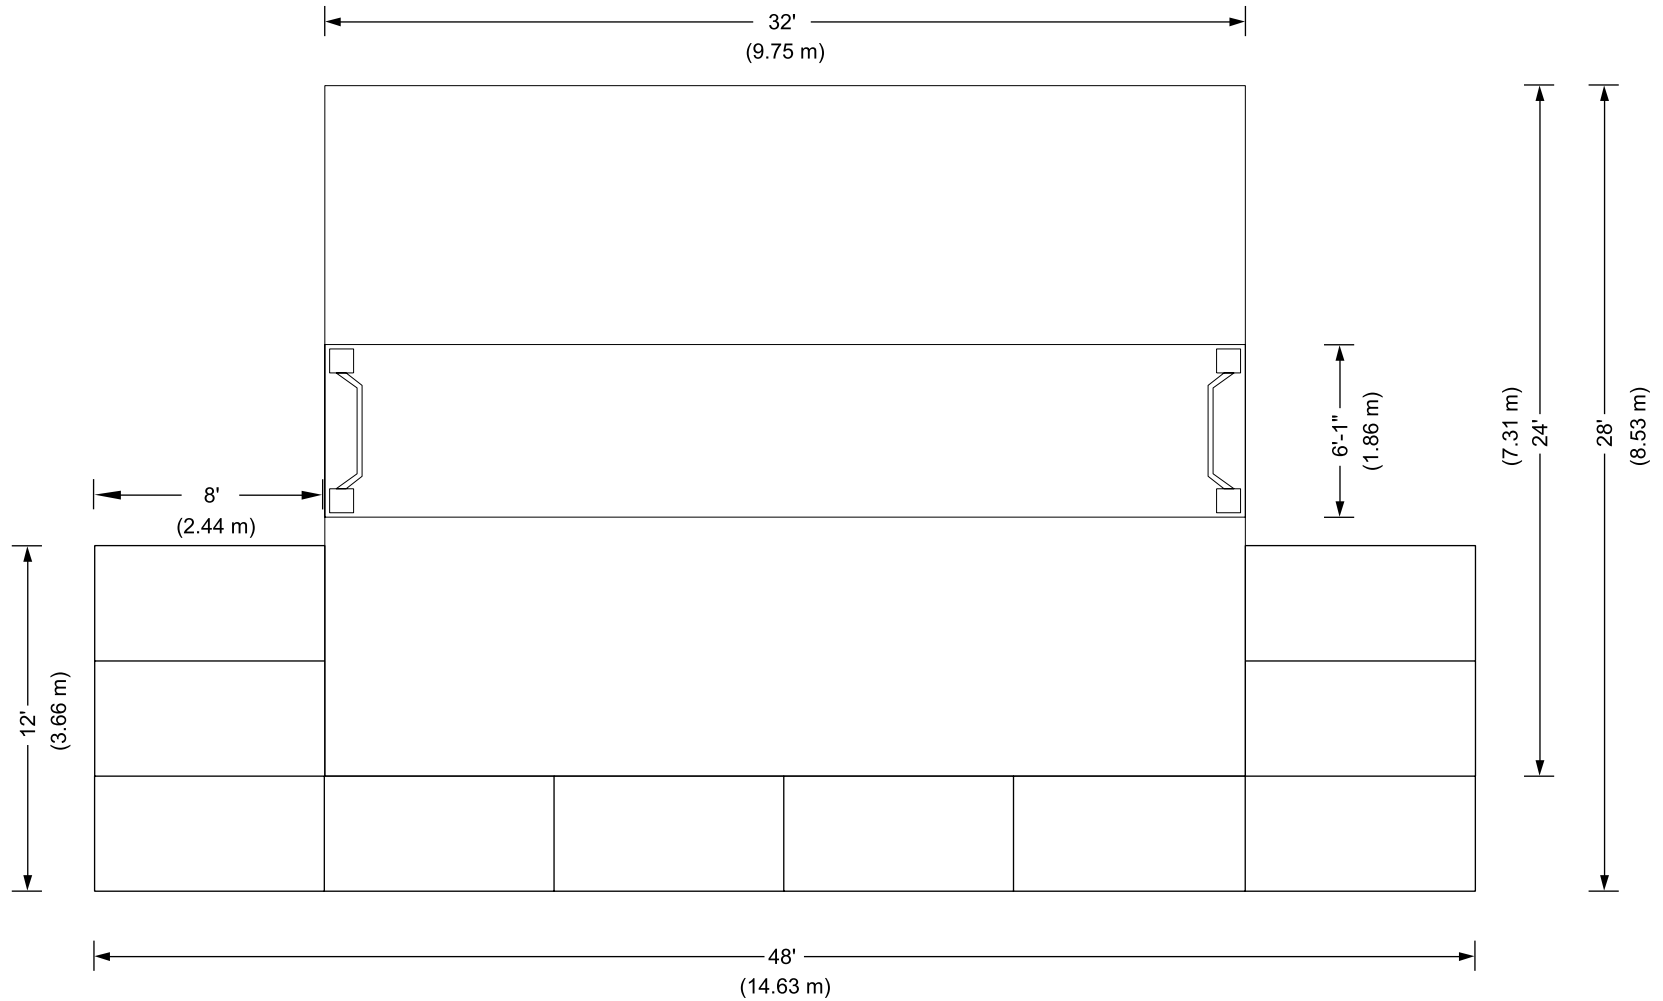

# SL250 Mobile Stage

DOWN STAGE

CAPACITY: 100 lb / ft<sup>2</sup> (490 kg / m<sup>2</sup>)

**FLOOR VIEW  
WITH FLOOR EXTENSIONS**

Stage specifications subject to change without notice  
Figures are within inch or cm to actual size