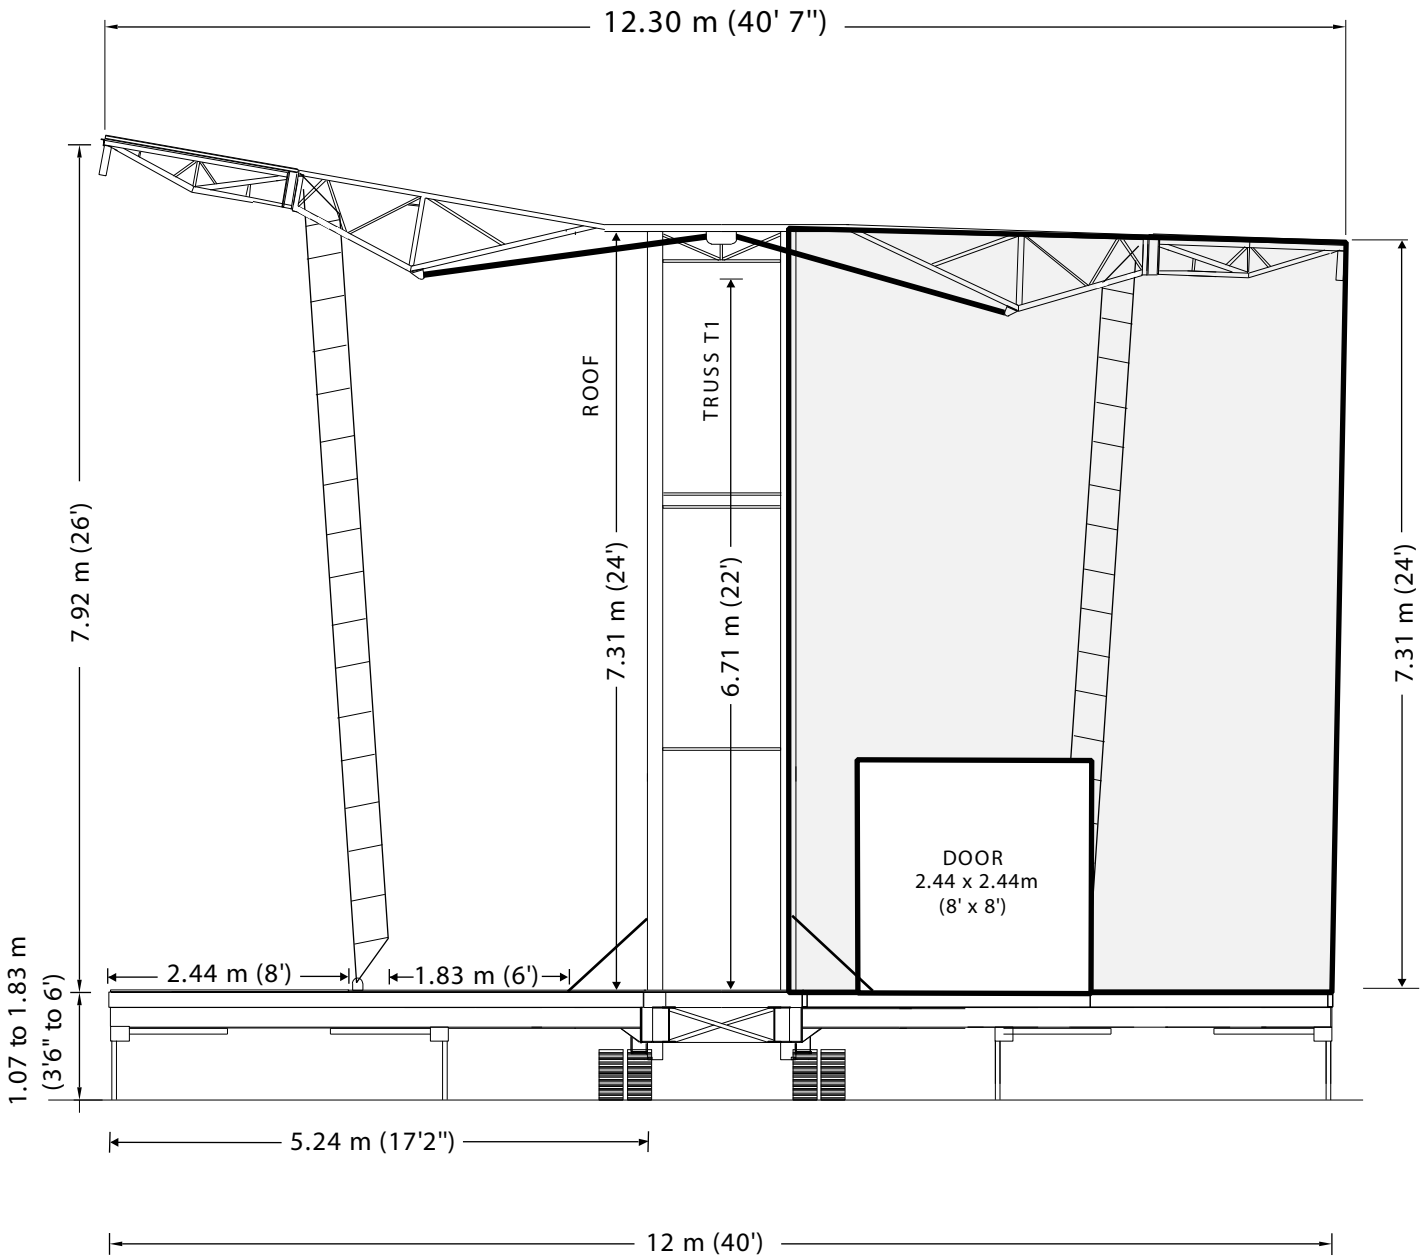

SL320 Mobile Stage

SIDE VIEW

Figures are within inch or cm to actual size

Date: 00-06-07
 Ref no.: D09-V-321-A
 Revision 4